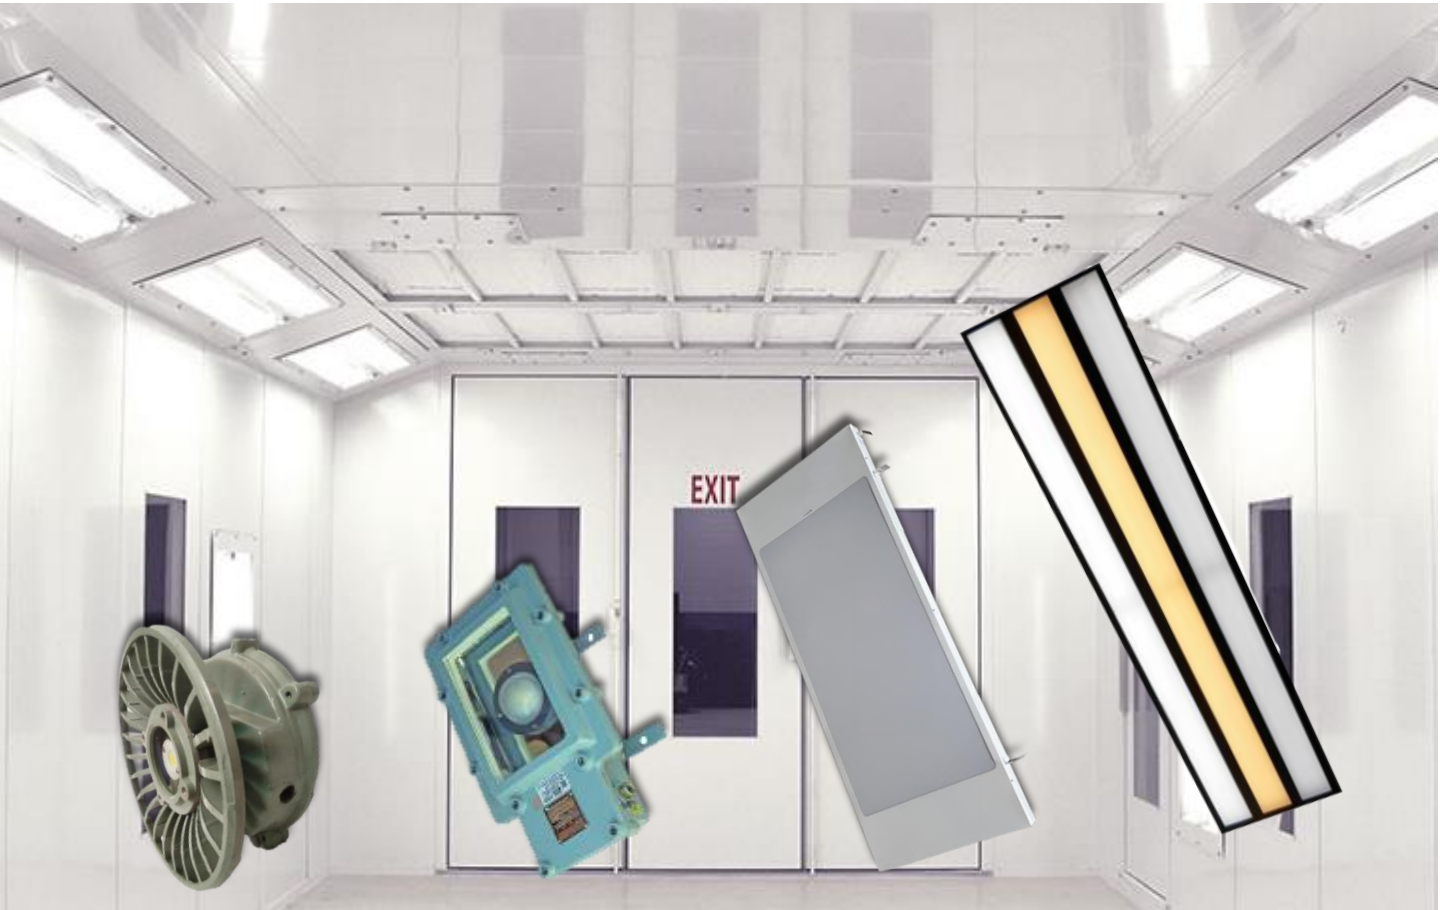

Eetamax LED Product for

Paint Booths

Customized LED Paint Booth Fittings
Substantial Energy Saving Opportunities

Long Life Industrial LED products for better performance & Quality of light
Lighting Design Support

**Lighting
Design
Support**

**UGR
Low <19**

**Customized
Solution**

**High
Efficacy**

**>72,000
Br. Hrs.**

**Inbuilt
Protection**

Paint Booth Product Range

Sr.	Eetamax Model	Product Image	Fixture sizes	Watrage Range
1	EELS Paint Booth Fitting Type 1		1300 x 760 mm	60W to 240W
2	EELS Paint Booth Fitting Type 2		1300 x 520 mm	60W to 240W
3	EELS Paint Booth Fitting Type 3		900 x 760 mm	60W to 240W
4	EELS Paint Booth Fitting Type 4		900 x 520 mm	60W to 240W
5	EELS Paint Booth Fitting Type 5		1200 x 300 mm (4ft) 1800 x 300 mm (6ft) (With 3 different CCT)	30W to 60W
6	EELS Flameproof FL/ WG/HB (Square)		400mm X 300 mm	40W to 60W
7	EELS Flameproof FL/ WG/HB (Round)		355mm X325 mm	30W to 200W

Product Technical Specifications

- Technically Superior products
- Custom wattage
- Higher Efficacy products
- Maintenance Free performances
- Lumen Maintenance over the years
- Glare free lighting
- Good Thermal Management
- Wide range of CCT i.e. 3000K to 6500K
- Higher CRI i.e. >80
- L70 Life >72,000
- Uniformity of Lux Levels